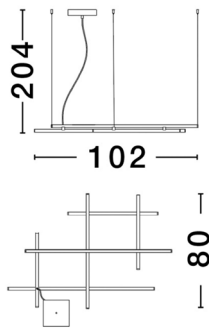

NOVA LUCE

PRODUCT DATASHEET

Version: 001

PRODUCT PHOTOGRAPH

TECHNICAL DRAWING

GENERAL INFORMATION

Product Code	9002055
Collection	Decorative
Product Category	Suspension
Product Family	Pace
Mounting Location	Ceiling
Application Environment	Indoor
Specifications	

DIMENSION & WEIGHT

LxWxH (cm)	L: 102 W: 80 H: 204
Cut out (cm)	N/A
Weight (Kgr)	2.0

MATERIAL & COLOR

Product Color	White
Body Material	Aluminium & Acrylic

APPLICATION & MOUNTING

Ambient Working Temp.	Max 45 oC
Type of Protection	IP20
Dimmable	Yes
Type of Dimming	Triac
Mounting type	Surface
Mounting Depth (cm)	N/A
Led Module Replaceable	No
Light Source	LED