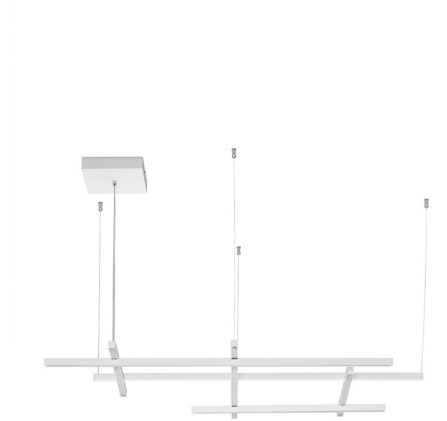

NOVA LUCE

PRODUCT DATASHEET

Version: 001

PRODUCT PHOTOGRAPH

TECHNICAL DRAWING

GENERAL INFORMATION

Product Code	9002055
Collection	Decorative
Product Category	Suspension
Product Family	Pace
Mounting Location	Ceiling
Application Environment	Indoor
Specifications	

DIMENSION & WEIGHT

LxWxH (cm)	L: 102 W: 80 H: 204
Cut out (cm)	N/A
Weight (Kgr)	2.0

MATERIAL & COLOR

Product Color	White
Body Material	Aluminium & Acrylic

APPLICATION & MOUNTING

Ambient Working Temp.	Max 45 oC
Type of Protection	IP20
Dimmable	Yes
Type of Dimming	Triac
Mounting type	Surface
Mounting Depth (cm)	N/A
Led Module Replaceable	No
Light Source	LED

Power (Nominal)	83 W
Input voltage (Nominal)	220-240Vac
Mains Frequency	50/60Hz

PHOTOMETRICAL DATA

Luminous Flux	4847 lm
Color Temperature	3000K
Light Color (Designation)	Warm White

WARRANTY

Warranty	3 Years
----------	----------------