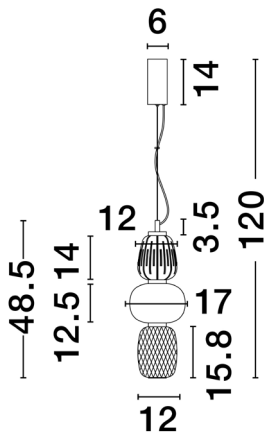

NOVA LUCE

PRODUCT DATASHEET

Version: 001

PRODUCT PHOTOGRAPH

TECHNICAL DRAWING

GENERAL INFORMATION

Product Code	9030537
Collection	Decorative
Product Category	Suspension
Product Family	Movil
Mounting Location	Ceiling
Application Environment	Indoor
Specifications	

DIMENSION & WEIGHT

LxWxH (cm)	D:17 H:120
Cut out (cm)	N/A
Weight (Kgr)	2.1

MATERIAL & COLOR

Product Color	Gold
Body Material	Metal & Glass

APPLICATION & MOUNTING

Ambient Working Temp.	Max 45 oC
Type of Protection	IP20
Dimmable	Yes
Type of Dimming	Triac
Mounting type	Surface
Mounting Depth (cm)	N/A
Led Module Replaceable	No
Light Source	LED

NOVA LUCE S.A

Schimatari Viotias
32009, Greece

+30 22620 58 121
+30 22620 56 743

info@novaluce.com
www.novaluce.com