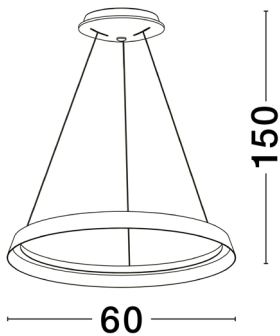

NOVA LUCE

PRODUCT DATASHEET

Version: 001

PRODUCT PHOTOGRAPH

TECHNICAL DRAWING

GENERAL INFORMATION

Product Code	9030928
Collection	Decorative
Product Category	Suspension
Product Family	Ormi
Mounting Location	Ceiling
Application Environment	Indoor
Specifications	

DIMENSION & WEIGHT

LxWxH (cm)	D: 60 H: 150
Cut out (cm)	N/A
Weight (Kgr)	2.0

MATERIAL & COLOR

Product Color	Coffee
Body Material	Aluminium & Acrylic

APPLICATION & MOUNTING

Ambient Working Temp.	Max 45 oC
Type of Protection	IP20
Dimmable	Yes
Type of Dimming	Triac
Mounting type	Surface
Mounting Depth (cm)	N/A
Led Module Replaceable	No
Light Source	LED

Power (Nominal)	38 W
Input voltage (Nominal)	220-240Vac
Mains Frequency	50/60Hz

PHOTOMETRICAL DATA

Luminous Flux	2564 lm
Color Temperature	2700+4000K
Light Color (Designation)	WW - CW

WARRANTY

Warranty	3 Years
----------	----------------