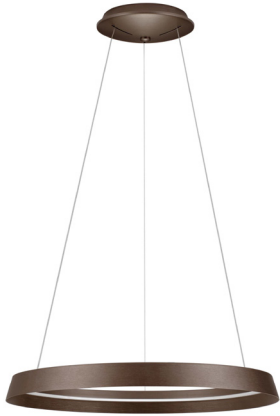

NOVA LUCE

PRODUCT DATASHEET

Version: 001

PRODUCT PHOTOGRAPH

TECHNICAL DRAWING

GENERAL INFORMATION

Product Code	9030928
Collection	Decorative
Product Category	Suspension
Product Family	Ormi
Mounting Location	Ceiling
Application Environment	Indoor
Specifications	

DIMENSION & WEIGHT

LxWxH (cm)	D: 60 H: 150
Cut out (cm)	N/A
Weight (Kgr)	2.0

MATERIAL & COLOR

Product Color	Coffee
Body Material	Aluminium & Acrylic

APPLICATION & MOUNTING

Ambient Working Temp.	Max 45 oC
Type of Protection	IP20
Dimmable	Yes
Type of Dimming	Triac
Mounting type	Surface
Mounting Depth (cm)	N/A
Led Module Replaceable	No
Light Source	LED