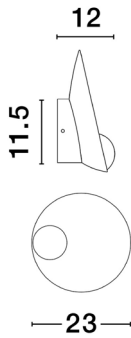

## PRODUCT PHOTOGRAPH

## TECHNICAL DRAWING

## DIMENSION & WEIGHT

LxWxH (cm)	D:23 W:12 H:11.5
Cut out (cm)	N/A
Weight (Kgr)	1.0