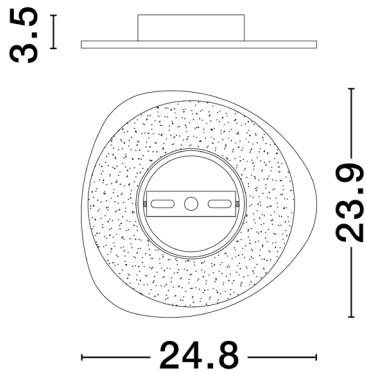

NOVA LUCE

PRODUCT DATASHEET

Version: 001

PRODUCT PHOTOGRAPH

TECHNICAL DRAWING

GENERAL INFORMATION

Product Code	9030739
Collection	Decorative
Product Category	Wall
Product Family	Atena
Mounting Location	Wall
Application Environment	Indoor
Specifications	

DIMENSION & WEIGHT

LxWxH (cm)	D:25 H:3.5
Cut out (cm)	N/A
Weight (Kgr)	0.8

MATERIAL & COLOR

Product Color	White
Body Material	Aluminium

APPLICATION & MOUNTING

Ambient Working Temp.	Max 45 oC
Type of Protection	IP20
Dimmable	No
Type of Dimming	N/A
Mounting type	Surface
Mounting Depth (cm)	N/A
Led Module Replaceable	No
Light Source	LED

Power (Nominal)	12 W
Input voltage (Nominal)	220-240Vac
Mains Frequency	50/60Hz

PHOTOMETRICAL DATA

Luminous Flux	785 lm
Color Temperature	3000K
Light Color (Designation)	Warm White

WARRANTY

Warranty	3 Years
----------	----------------