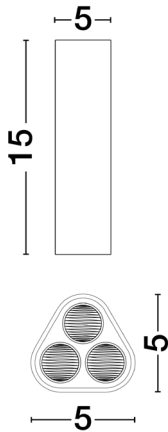

NOVA LUCE

PRODUCT DATASHEET

Version: 001

PRODUCT PHOTOGRAPH

TECHNICAL DRAWING

GENERAL INFORMATION

Product Code	9695102
Collection	Decorative
Product Category	Ceiling
Product Family	Etho
Mounting Location	Ceiling
Application Environment	Indoor
Specifications	

DIMENSION & WEIGHT

LxWxH (cm)	L: 5 W: 5 H: 15
Cut out (cm)	N/A
Weight (Kgr)	0.2

MATERIAL & COLOR

Product Color	White & Black
Body Material	Aluminium

APPLICATION & MOUNTING

Ambient Working Temp.	Max 45 oC
Type of Protection	IP20
Dimmable	No
Type of Dimming	N/A
Mounting type	Surface
Mounting Depth (cm)	N/A
Led Module Replaceable	No
Light Source	LED

Power (Nominal)	6 W
Input voltage (Nominal)	220-240Vac
Mains Frequency	50/60Hz

PHOTOMETRICAL DATA

Luminous Flux	454 lm
Color Temperature	3000K
Light Color (Designation)	Warm White

WARRANTY

Warranty	3 Years
----------	----------------