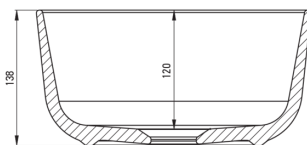

Product code: CDJ_6U2S

EAN: 5907650819578

Color: white

Warranty [years]: 10