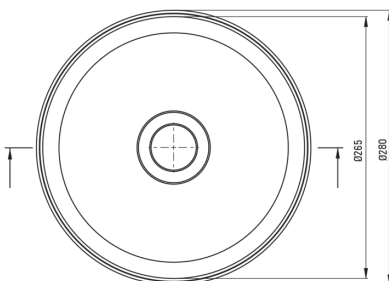

JASMIN

Ceramic washbasin, countertop

Product code: CDJ_6U2S

EAN: 5907650819578

Color: white

Warranty [years]: 10

Washbasin

Material	ceramic
Height [mm]	140
Installation method	countertop/standing

Features:

- Hard and durable ceramics does not lose its properties with long use
- Antibacterial coating, preventing the growth of microorganisms
- Dedicated cleaning agent, safe for cleaned surfaces
- Only the best materials, the quality of which has been confirmed by laboratory tests