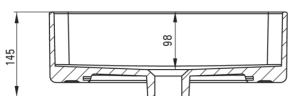

SQUARE

Ceramic washbasin, countertop

Product code: CGS_6U4S

EAN: 5907650862673

Color: white

Warranty [years]: 10

Washbasin

Material	ceramic
Width [mm]	405
Length [mm]	405
Height [mm]	120
Installation method	countertop/standing

Features:

- Hard and durable ceramics does not lose its properties with long use
- Antibacterial coating, preventing the growth of microorganisms
- Only the best materials, the quality of which has been confirmed by laboratory tests
- Dedicated cleaning agent, safe for cleaned surfaces