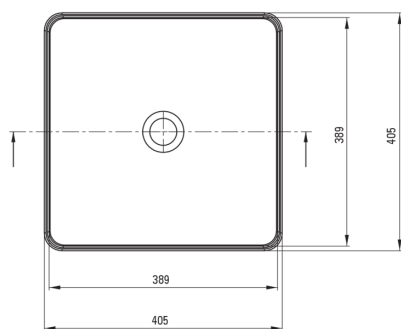

SQUARE

Ceramic washbasin, countertop

Product code: CGS_6U4S

EAN: 5907650862673

Color: white

Warranty [years]: 10

Washbasin

Material	ceramic
Width [mm]	405
Length [mm]	405
Height [mm]	120
Installation method	countertop/standing

Features:

- Hard and durable ceramics does not lose its properties with long use
- Antibacterial coating, preventing the growth of microorganisms
- Only the best materials, the quality of which has been confirmed by laboratory tests
- Dedicated cleaning agent, safe for cleaned surfaces