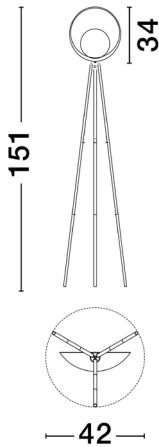

NOVA LUCE

PRODUCT DATASHEET

Version: 001

PRODUCT PHOTOGRAPH

TECHNICAL DRAWING

GENERAL INFORMATION

Product Code	9011320
Collection	Decorative
Product Category	Floor
Product Family	Kitro
Mounting Location	N/A
Application Environment	Indoor
Specifications	

DIMENSION & WEIGHT

LxWxH (cm)	D: 34 H: 151
Cut out (cm)	N/A
Weight (Kgr)	2.4

MATERIAL & COLOR

Product Color	Black & Gold
Body Material	Metal

APPLICATION & MOUNTING

Ambient Working Temp.	Max 45 oC
Type of Protection	IP20
Dimmable	No
Type of Dimming	N/A
Mounting type	N/A
Mounting Depth (cm)	N/A
Led Module Replaceable	No
Light Source	LED

Power (Nominal)	12 W
Input voltage (Nominal)	220-240Vac
Mains Frequency	50/60Hz

PHOTOMETRICAL DATA

Luminous Flux	400 lm
Color Temperature	3000K
Light Color (Designation)	Warm White

WARRANTY

Warranty	3 Years
----------	----------------