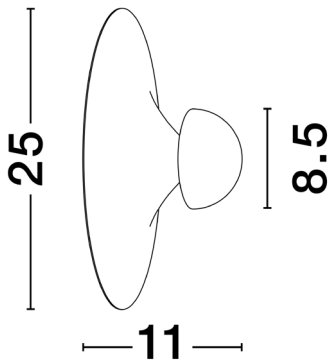

NOVA LUCE

PRODUCT DATASHEET

Version: 001

PRODUCT PHOTOGRAPH

TECHNICAL DRAWING

GENERAL INFORMATION

Product Code	9870051
Collection	Decorative
Product Category	Wall
Product Family	Edem
Mounting Location	Wall
Application Environment	Indoor
Specifications	

DIMENSION & WEIGHT

LxWxH (cm)	D: 25 H: 11
Cut out (cm)	N/A
Weight (Kgr)	0.6

MATERIAL & COLOR

Product Color	Bluish Gray
Body Material	Aluminium & Steel

APPLICATION & MOUNTING

Ambient Working Temp.	Max 45 oC
Type of Protection	IP20
Dimmable	No
Type of Dimming	N/A
Mounting type	Surface
Mounting Depth (cm)	N/A
Led Module Replaceable	No
Light Source	LED

Power (Nominal)	9 W
Input voltage (Nominal)	220-240Vac
Mains Frequency	50/60Hz

PHOTOMETRICAL DATA

Luminous Flux	315 lm
Color Temperature	3000K
Light Color (Designation)	Warm White

WARRANTY

Warranty	3 Years
----------	----------------