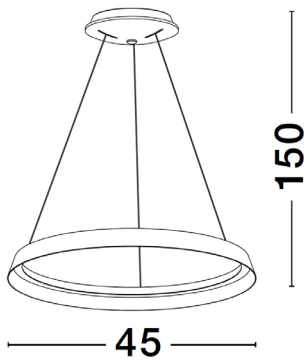

NOVA LUCE

PRODUCT DATASHEET

Version: 001

PRODUCT PHOTOGRAPH

TECHNICAL DRAWING

GENERAL INFORMATION

Product Code	9030518
Collection	Decorative
Product Category	Suspension
Product Family	Ormi
Mounting Location	Ceiling
Application Environment	Indoor
Specifications	

DIMENSION & WEIGHT

LxWxH (cm)	D: 45 H: 150
Cut out (cm)	N/A
Weight (Kgr)	2.0

MATERIAL & COLOR

Product Color	White
Body Material	Aluminium & Acrylic

APPLICATION & MOUNTING

Ambient Working Temp.	Max 45 oC
Type of Protection	IP20
Dimmable	Yes
Type of Dimming	Triac
Mounting type	Surface
Mounting Depth (cm)	N/A
Led Module Replaceable	No
Light Source	LED

Power (Nominal)	38 W
Input voltage (Nominal)	220-240Vac
Mains Frequency	50/60Hz

PHOTOMETRICAL DATA

Luminous Flux	2564 lm
Color Temperature	2700-3000K
Light Color (Designation)	Warm White

WARRANTY

Warranty	3 Years
----------	----------------