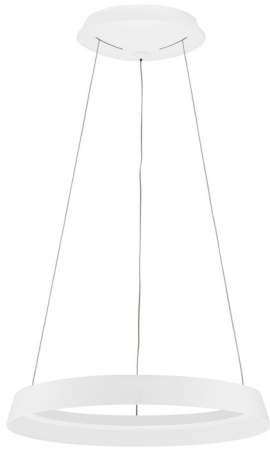

NOVA LUCE

PRODUCT DATASHEET

Version: 001

PRODUCT PHOTOGRAPH

TECHNICAL DRAWING

GENERAL INFORMATION

Product Code	9030518
Collection	Decorative
Product Category	Suspension
Product Family	Ormi
Mounting Location	Ceiling
Application Environment	Indoor
Specifications	

DIMENSION & WEIGHT

LxWxH (cm)	D: 45 H: 150
Cut out (cm)	N/A
Weight (Kgr)	2.0

MATERIAL & COLOR

Product Color	White
Body Material	Aluminium & Acrylic

APPLICATION & MOUNTING

Ambient Working Temp.	Max 45 oC
Type of Protection	IP20
Dimmable	Yes
Type of Dimming	Triac
Mounting type	Surface
Mounting Depth (cm)	N/A
Led Module Replaceable	No
Light Source	LED

Power (Nominal)	38 W
Input voltage (Nominal)	220-240Vac
Mains Frequency	50/60Hz

PHOTOMETRICAL DATA

Luminous Flux	2564 lm
Color Temperature	2700-3000K
Light Color (Designation)	Warm White

WARRANTY

Warranty	3 Years
----------	----------------