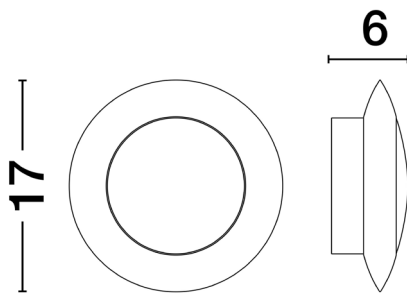

NOVA LUCE

PRODUCT DATASHEET

Version: 001

PRODUCT PHOTOGRAPH

GENERAL INFORMATION

Product Code	9695116
Collection	Decorative
Product Category	Ceiling
Product Family	Airida
Mounting Location	Ceiling
Application Environment	Indoor
Specifications	

DIMENSION & WEIGHT

LxWxH (cm)	D: 17 H: 6
Cut out (cm)	N/A
Weight (Kgr)	0.7

TECHNICAL DRAWING

MATERIAL & COLOR

Product Color	Brass Gold
Body Material	Aluminium & Acrylic

APPLICATION & MOUNTING

Ambient Working Temp.	Max 45 oC
Type of Protection	IP20
Dimmable	No
Type of Dimming	N/A
Mounting type	Surface
Mounting Depth (cm)	N/A
Led Module Replaceable	No
Light Source	LED