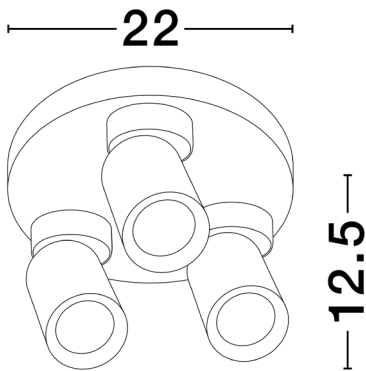

NOVA LUCE

PRODUCT DATASHEET

Version: 001

PRODUCT PHOTOGRAPH

GENERAL INFORMATION

Product Code	9011349
Collection	Decorative
Product Category	Spotlights
Product Family	Amecy
Mounting Location	Ground
Application Environment	Indoor
Specifications	

DIMENSION & WEIGHT

LxWxH (cm)	D:22 H:12.5
Cut out (cm)	N/A
Weight (Kgr)	0.8

TECHNICAL DRAWING

MATERIAL & COLOR

Product Color	White
Body Material	Aluminium

APPLICATION & MOUNTING

Ambient Working Temp.	Max 45 oC
Type of Protection	IP20
Dimmable	Depend On Lamp
Type of Dimming	Depend On Lamp
Mounting type	Surface
Mounting Depth (cm)	N/A
Led Module Replaceable	Yes
Light Source	LED GU10

Power (Nominal)	3X10 W
Input voltage (Nominal)	220-240Vac
Mains Frequency	50/60Hz

PHOTOMETRICAL DATA

Luminus Flux	Depend On Lamp
Color Temperature	Depend On Lamp
Light Color (Designation)	Warm White

WARRANTY