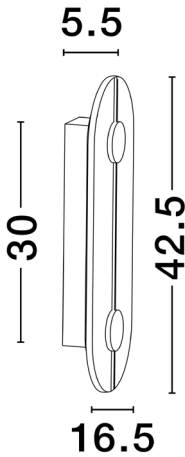

NOVA LUCE

PRODUCT DATASHEET

Version: 001

PRODUCT PHOTOGRAPH

TECHNICAL DRAWING

GENERAL INFORMATION

Product Code	9019744
Collection	Decorative
Product Category	Wall
Product Family	Aider
Mounting Location	Wall
Application Environment	Indoor
Specifications	

DIMENSION & WEIGHT

LxWxH (cm)	L: 16.5 W: 6 H: 42.5
Cut out (cm)	N/A
Weight (Kgr)	1.7

MATERIAL & COLOR

Product Color	Brass Gold
Body Material	Steel & Aluminium & Imitated Alabaster

APPLICATION & MOUNTING

Ambient Working Temp.	Max 45 oC
Type of Protection	IP20
Dimmable	No
Type of Dimming	N/A
Mounting type	Surface
Mounting Depth (cm)	N/A
Led Module Replaceable	No
Light Source	LED

Power (Nominal)	19 W
Input voltage (Nominal)	220-240Vac
Mains Frequency	50/60Hz

PHOTOMETRICAL DATA

Luminous Flux	866 lm
Color Temperature	3000K
Light Color (Designation)	Warm White

WARRANTY

Warranty	3 Years
----------	----------------