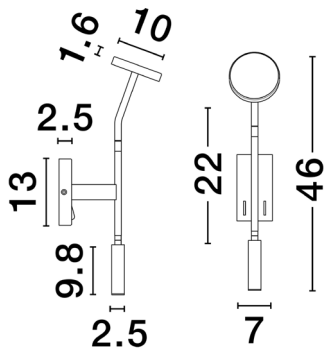

NOVA LUCE

PRODUCT DATASHEET

Version: 001

PRODUCT PHOTOGRAPH

TECHNICAL DRAWING

GENERAL INFORMATION

Product Code	9540250
Collection	Decorative
Product Category	Wall
Product Family	Logos
Mounting Location	Wall
Application Environment	Indoor
Specifications	

DIMENSION & WEIGHT

LxWxH (cm)	L: 10 W: 12,5 H: 46
Cut out (cm)	N/A
Weight (Kgr)	0.8

MATERIAL & COLOR

Product Color	Black
Body Material	Aluminium & Steel

APPLICATION & MOUNTING

Ambient Working Temp.	Max 45 oC
Type of Protection	IP20
Dimmable	No
Type of Dimming	N/A
Mounting type	Surface
Mounting Depth (cm)	N/A
Led Module Replaceable	No
Light Source	LED

Power (Nominal)	9 W
Input voltage (Nominal)	220-240Vac
Mains Frequency	50/60Hz

PHOTOMETRICAL DATA

Luminous Flux	487 lm
Color Temperature	3000K
Light Color (Designation)	Warm White

WARRANTY

Warranty	3 Years
----------	----------------