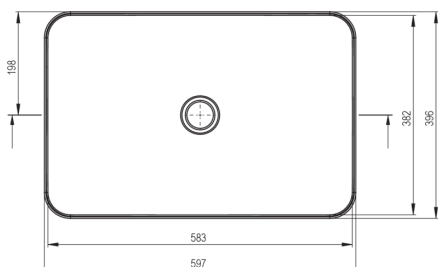

TESS

Ceramic washbasin, countertop

Product code: CDS_6U6S

EAN: 5908212061893

Color: white

Warranty [years]: 10

Washbasin

Material	ceramic
Width [mm]	396
Length [mm]	597
Height [mm]	111
Installation method	countertop/standing

Features:

- Hard and durable ceramics does not lose its properties with long use
- Antibacterial coating, preventing the growth of microorganisms
- Dedicated cleaning agent, safe for cleaned surfaces
- Only the best materials, the quality of which has been confirmed by laboratory tests