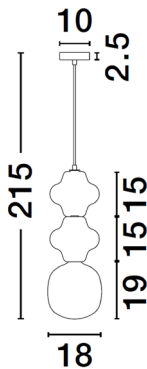

NOVA LUCE

PRODUCT DATASHEET

Version: 001

PRODUCT PHOTOGRAPH

TECHNICAL DRAWING

GENERAL INFORMATION

Product Code	9009110
Collection	Decorative
Product Category	Suspension
Product Family	Clio
Mounting Location	Ceiling
Application Environment	Indoor
Specifications	

DIMENSION & WEIGHT

LxWxH (cm)	D: 18 H: 215
Cut out (cm)	N/A
Weight (Kgr)	1.7

MATERIAL & COLOR

Product Color	Yellow & White
Body Material	Ceramic & Glass

APPLICATION & MOUNTING

Ambient Working Temp.	Max 45 oC
Type of Protection	IP20
Dimmable	Depend On Lamp
Type of Dimming	Depend On Lamp
Mounting type	Surface
Mounting Depth (cm)	N/A
Led Module Replaceable	Yes
Light Source	LED E14

Power (Nominal)	5 W
Input voltage (Nominal)	220-240Vac
Mains Frequency	50/60Hz

PHOTOMETRICAL DATA

Luminous Flux	Depend On Lamp
Color Temperature	Depend On Lamp
Light Color (Designation)	Warm White

WARRANTY