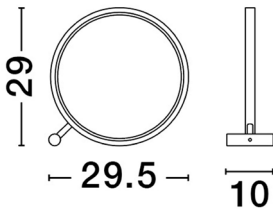

GENERAL INFORMATION

Product Code	9006097
Collection	Decorative
Product Category	Table
Product Family	Hola
Mounting Location	N/A
Application Environment	Indoor
Specifications	

DIMENSION & WEIGHT

LxWxH (cm)	D:29.5 W:10 H:29.5
Cut out (cm)	N/A
Weight (Kgr)	0.6

MATERIAL & COLOR

Product Color	Black
Body Material	Aluminium

APPLICATION & MOUNTING

Ambient Working Temp.	Max 45 oC
Type of Protection	IP20
Dimmable	No
Type of Dimming	N/A
Mounting type	N/A
Mounting Depth (cm)	N/A
Led Module Replaceable	No
Light Source	LED

NOVA LUCE S.A

Schimatari Viotias
32009, Greece

+30 22620 58 121
+30 22620 56 743

info@novaluce.com
www.novaluce.com