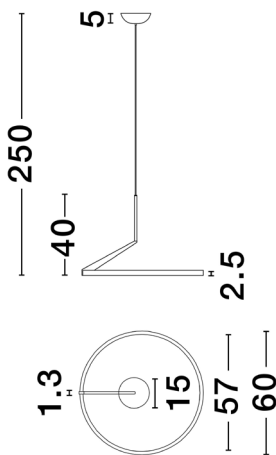

NOVA LUCE

PRODUCT DATASHEET

Version: 001

PRODUCT PHOTOGRAPH

TECHNICAL DRAWING

GENERAL INFORMATION

Product Code	9088137
Collection	Decorative
Product Category	Ceiling
Product Family	Tilia
Mounting Location	Ceiling
Application Environment	Indoor
Specifications	

DIMENSION & WEIGHT

LxWxH (cm)	D: 60 H: 20
Cut out (cm)	N/A
Weight (Kgr)	1.7

MATERIAL & COLOR

Product Color	Foggy Nickel
Body Material	Aluminium

APPLICATION & MOUNTING

Ambient Working Temp.	Max 45 oC
Type of Protection	IP20
Dimmable	Yes
Type of Dimming	Triac
Mounting type	Surface
Mounting Depth (cm)	N/A
Led Module Replaceable	No
Light Source	LED

Power (Nominal)	44 W
Input voltage (Nominal)	220-240Vac
Mains Frequency	50/60Hz

PHOTOMETRICAL DATA

Luminous Flux	2277 lm
Color Temperature	2700-3000-4000K
Light Color (Designation)	WW - CW

WARRANTY

Warranty	3 Years
----------	----------------