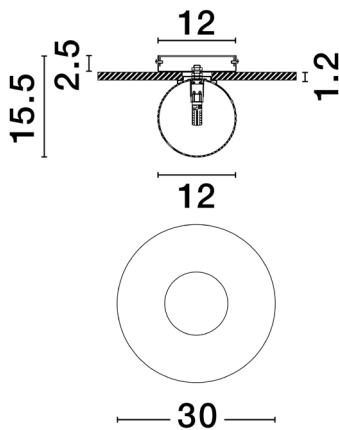

TECHNICAL DRAWING

MATERIAL & COLOR

Product Color	Black & White
Body Material	Marble & Glass

APPLICATION & MOUNTING

Ambient Working Temp.	Max 45 oC
Type of Protection	IP20
Dimmable	Depend On Lamp
Type of Dimming	Depend On Lamp
Mounting type	Surface
Mounting Depth (cm)	N/A
Led Module Replaceable	Yes
Light Source	LED G9

NOVA LUCE S.A

Schimatari Viotias
32009, Greece

+30 22620 58 121
+30 22620 56 743

info@novaluce.com
www.novaluce.com