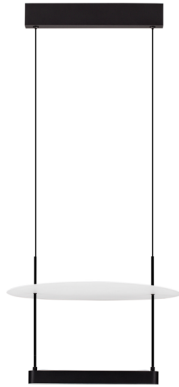

NOVA LUCE

PRODUCT DATASHEET

Version: 001

PRODUCT PHOTOGRAPH

TECHNICAL DRAWING

GENERAL INFORMATION

Product Code	9580571
Collection	Decorative
Product Category	Suspension
Product Family	Diona
Mounting Location	Ceiling
Application Environment	Indoor
Specifications	

DIMENSION & WEIGHT

LxWxH (cm)	D: 40 H: 160
Cut out (cm)	N/A
Weight (Kgr)	1.9

MATERIAL & COLOR

Product Color	Black & White
Body Material	Aluminium

APPLICATION & MOUNTING

Ambient Working Temp.	Max 45 oC
Type of Protection	IP20
Dimmable	Yes
Type of Dimming	Triac
Mounting type	Surface
Mounting Depth (cm)	N/A
Led Module Replaceable	No
Light Source	LED