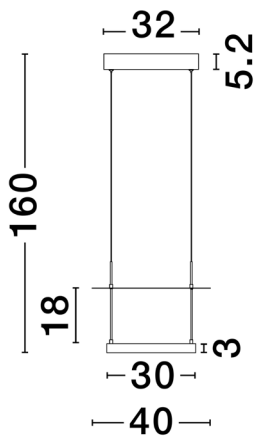

NOVA LUCE

PRODUCT DATASHEET

Version: 001

PRODUCT PHOTOGRAPH

TECHNICAL DRAWING

GENERAL INFORMATION

Product Code	9580571
Collection	Decorative
Product Category	Suspension
Product Family	Diona
Mounting Location	Ceiling
Application Environment	Indoor
Specifications	

DIMENSION & WEIGHT

LxWxH (cm)	D: 40 H: 160
Cut out (cm)	N/A
Weight (Kgr)	1.9

MATERIAL & COLOR

Product Color	Black & White
Body Material	Aluminium

APPLICATION & MOUNTING

Ambient Working Temp.	Max 45 oC
Type of Protection	IP20
Dimmable	Yes
Type of Dimming	Triac
Mounting type	Surface
Mounting Depth (cm)	N/A
Led Module Replaceable	No
Light Source	LED

Power (Nominal)	29 W
Input voltage (Nominal)	220-240Vac
Mains Frequency	50/60Hz

PHOTOMETRICAL DATA

Luminous Flux	1650 lm
Color Temperature	2700K
Light Color (Designation)	Warm White

WARRANTY

Warranty	3 Years
----------	----------------