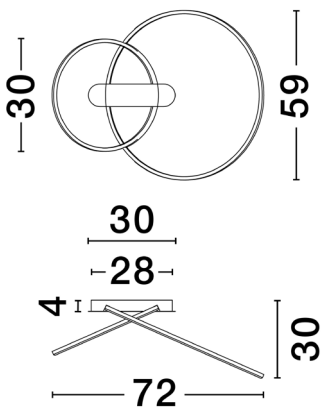

NOVA LUCE

PRODUCT DATASHEET

Version: 001

PRODUCT PHOTOGRAPH

TECHNICAL DRAWING

GENERAL INFORMATION

| | |
|-------------------------|------------|
| Product Code | 9248171 |
| Collection | Decorative |
| Product Category | Ceiling |
| Product Family | Kiklos |
| Mounting Location | Ceiling |
| Application Environment | Indoor |
| Specifications | |

DIMENSION & WEIGHT

| | |
|--------------|-------------------|
| LxWxH (cm) | D: 72 W: 59 H: 30 |
| Cut out (cm) | N/A |
| Weight (Kgr) | 1.6 |

MATERIAL & COLOR

| | |
|---------------|------------------------------|
| Product Color | Black |
| Body Material | Steel & Aluminium & Silicone |

| | |
|-------------------------|-------------------|
| Power (Nominal) | 42 W |
| Input voltage (Nominal) | 220-240Vac |
| Mains Frequency | 50/60Hz |

PHOTOMETRICAL DATA

| | |
|---------------------------|-------------------|
| Luminous Flux | 1923 lm |
| Color Temperature | 3000K |
| Light Color (Designation) | Warm White |