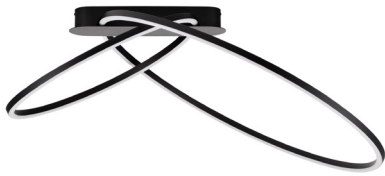

NOVA LUCE

PRODUCT DATASHEET

Version: 001

PRODUCT PHOTOGRAPH

TECHNICAL DRAWING

GENERAL INFORMATION

| | |
|-------------------------|------------|
| Product Code | 9248171 |
| Collection | Decorative |
| Product Category | Ceiling |
| Product Family | Kiklos |
| Mounting Location | Ceiling |
| Application Environment | Indoor |
| Specifications | |

DIMENSION & WEIGHT

| | |
|--------------|-------------------|
| LxWxH (cm) | D: 72 W: 59 H: 30 |
| Cut out (cm) | N/A |
| Weight (Kgr) | 1.6 |

MATERIAL & COLOR

| | |
|---------------|------------------------------|
| Product Color | Black |
| Body Material | Steel & Aluminium & Silicone |