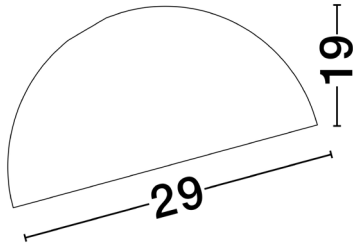

NOVA LUCE

PRODUCT DATASHEET

Version: 001

PRODUCT PHOTOGRAPH

TECHNICAL DRAWING

GENERAL INFORMATION

Product Code	9695314
Collection	Decorative
Product Category	Ceiling
Product Family	Gea
Mounting Location	Ceiling
Application Environment	Indoor
Specifications	

DIMENSION & WEIGHT

LxWxH (cm)	D: 29 H: 19
Cut out (cm)	N/A
Weight (Kgr)	0.6

MATERIAL & COLOR

Product Color	Black & Gold
Body Material	Metal

APPLICATION & MOUNTING

Ambient Working Temp.	Max 45 oC
Type of Protection	IP20
Dimmable	Depend On Lamp
Type of Dimming	Depend On Lamp
Mounting type	Surface
Mounting Depth (cm)	N/A
Led Module Replaceable	Yes
Light Source	LED E27

NOVA LUCE S.A

Schimatari Viotias
32009, Greece

+30 22620 58 121
+30 22620 56 743

info@novaluce.com
www.novaluce.com