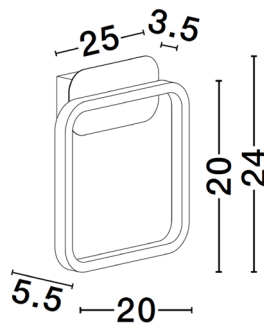

NOVA LUCE

PRODUCT DATASHEET

Version: 001

PRODUCT PHOTOGRAPH

GENERAL INFORMATION

Product Code	9001105
Collection	Decorative
Product Category	Wall
Product Family	Imar
Mounting Location	Wall
Application Environment	Indoor
Specifications	

DIMENSION & WEIGHT

LxWxH (cm)	L: 20 W: 5.5 H: 24
Cut out (cm)	N/A
Weight (Kgr)	0.4

TECHNICAL DRAWING

MATERIAL & COLOR

Product Color	Black & Gold
Body Material	Steel & Aluminium

APPLICATION & MOUNTING

Ambient Working Temp.	Max 45 oC
Type of Protection	IP20
Dimmable	No
Type of Dimming	N/A
Mounting type	Surface
Mounting Depth (cm)	N/A
Led Module Replaceable	No
Light Source	LED

Power (Nominal)	13 W
Input voltage (Nominal)	220-240Vac
Mains Frequency	50/60Hz

PHOTOMETRICAL DATA

Luminous Flux	563 lm
Color Temperature	3200K
Light Color (Designation)	Warm White

WARRANTY

Warranty	3 Years
----------	----------------