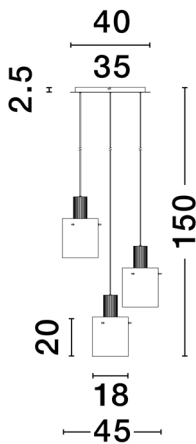

NOVA LUCE

PRODUCT DATASHEET

Version: 001

PRODUCT PHOTOGRAPH

TECHNICAL DRAWING

GENERAL INFORMATION

Product Code	9236201
Collection	Decorative
Product Category	Suspension
Product Family	Mirbi
Mounting Location	Ceiling
Application Environment	Indoor
Specifications	

DIMENSION & WEIGHT

LxWxH (cm)	D: 45 H: 150
Cut out (cm)	N/A
Weight (Kgr)	5.5

MATERIAL & COLOR

Product Color	Black & Smoky
Body Material	Steel & Glass

APPLICATION & MOUNTING

Ambient Working Temp.	Max 45 oC
Type of Protection	IP20
Dimmable	Depend On Lamp
Type of Dimming	Depend On Lamp
Mounting type	Surface
Mounting Depth (cm)	N/A
Led Module Replaceable	Yes
Light Source	LED E27

Power (Nominal)	3X12 W
Input voltage (Nominal)	220-240Vac
Mains Frequency	50/60Hz

PHOTOMETRICAL DATA

Luminous Flux	Depend On Lamp
Color Temperature	Depend On Lamp
Light Color (Designation)	Warm White

WARRANTY