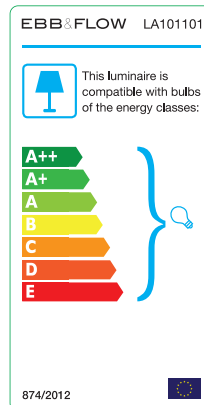

PRODUCT DATA SHEET

EBB&FLOW

Ø18CM

37CM
incl
fitting

PRODUCT:

FUTURA PENDANT LAMP, LARGE

PRODUCT NUMBER:

LA101410

CUSTOMS TARIFF CODE:

9405.40.9500

MATERIALS:

Mouthblown glass shade, E27 black bakelite fitting and brass metal ceiling rose.

WIRE:

Round gold woven textile cord 2x0,75mm².

Cord length 200cm

CLASS:

1 IP20 Voltage 220V-240V - 50Hz

ENERGY CLASS:

All Classes

BULB:

E27 max 25W, LED - CFL - I

WEIGHT:

Net weight: 1,4kgs

Weight incl packaging: 2,6kgs