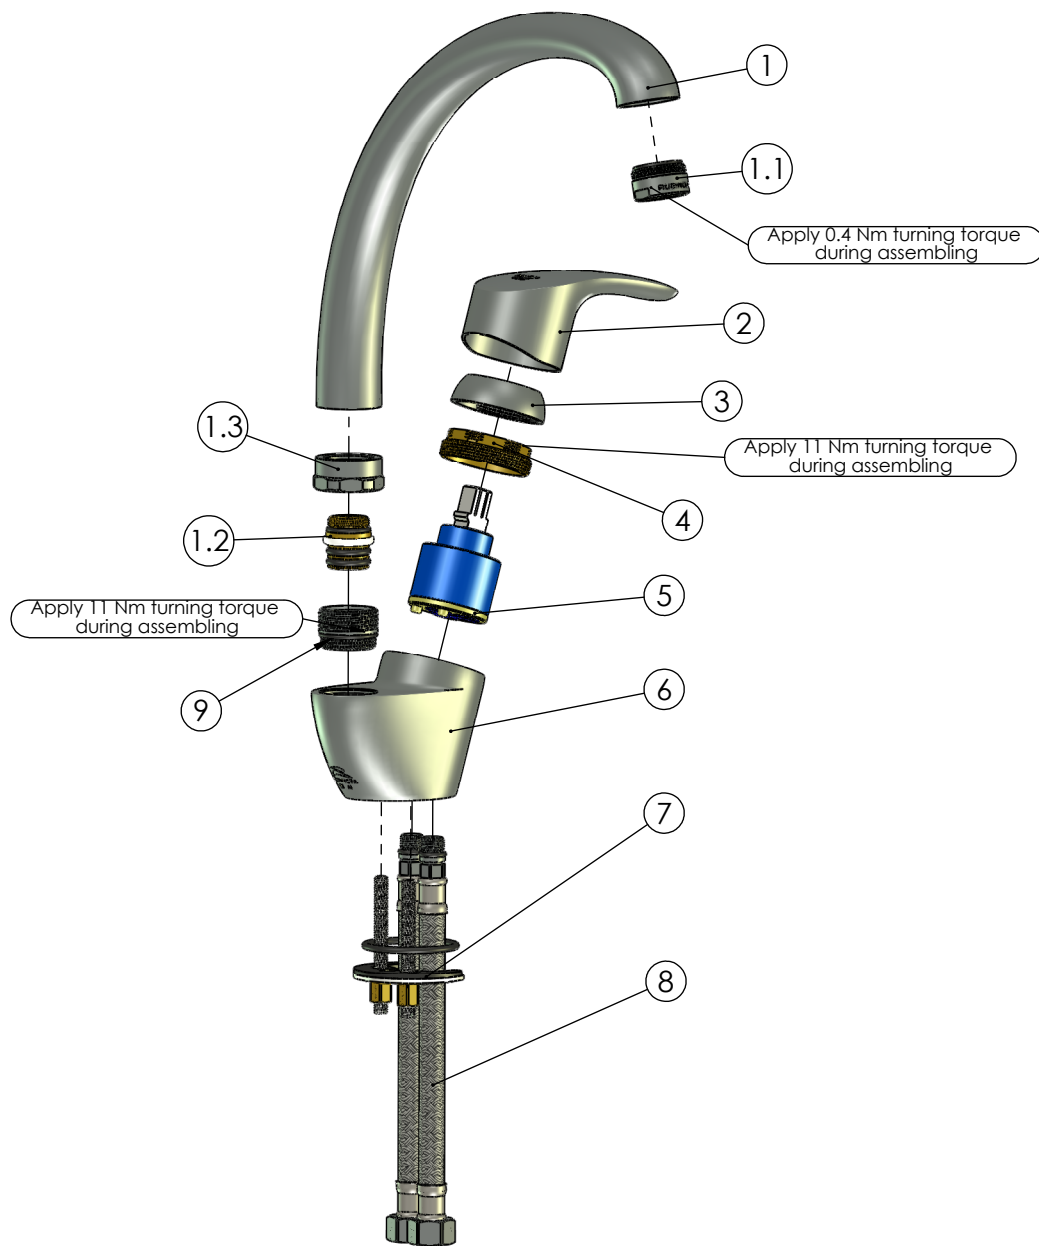

RUBINETA

Product name: **Faucet Tornado-33 (3/8)**
Product Code: **TR30108**

ITEM NO.	PART CODE	NAME	QUANTITY
1	633029	Spout T-33 assembly	1
1.1	636763B	Aerator M24x1 Spider Q8	1
1.2	636413	Spout insert M18x1.5	1
1.3	636314	Spout nut G 3/4"	1
2	631200	Handle Tornado	1
3	636201	Cartridge cap 41mm	1
4	636361	Cartridge nut M40x1.25	1
5	634004	Ceramic cartridge 35 mm	1
6	635286	Body Tornado-33	1
7	637008	Fixing set P-33	1
8	618041	Faucet hose G3/8"-M10x1 400 mm	2
9	636407	Body-spout bush M24x1.5	1