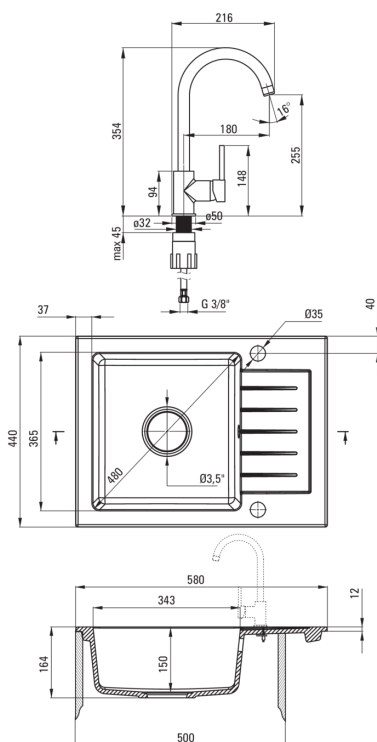

ZORBA

Granite sink with tap, 1-bowl with drainer

deante

Product code: ZQZA211A

EAN: 5908212058732

Color: graphite

Warranty [years]: 18

Sink

Finish	graphite
Surface type	matte
Material	granite
Installation method	inset
Number of bowls	1
Minimum cabinet width [mm]	500
Width [mm]	440
Length [mm]	580
Height [mm]	164
Bowl depth [mm]	150
Cut-out length [mm]	560
Cut-out width [mm]	420
Reversible	Yes
Equipped with accessories	Yes
Number of holes	2
Number of pre-drilled holes	0
Hydrophobicity	Yes

Sink waste kit

Finish	steel
Plug type	automatic
Low siphon/ space saver	Yes
Possibility to connect a dishwasher/ washing machine	Yes

Mixer

Finish	graphite, chrome
Mixer type	mixer, single-handle
Installation method	standing
Flow class [l/min]	Z - 4-9 l/min
Acoustic group [db]	I (x ≤ 20)

Mixer cartridge

Ceramic cartridge size	35 mm

Spout

Spout type	swivel
Mixer spout range [mm]	180

Aerator

Aerator type	honeycomb
Aerator size	M22

Connecting hose

Length [mm]	450
Installation thread	3/8"
Connection thread	M10