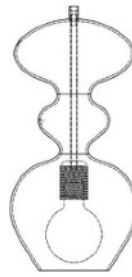

Ø11CM

24CM  
incl  
fitting

**PRODUCT:**

**FUTURA PENDANT LAMP, SMALL**

**PRODUCT NUMBER:**

LA101426

**DESCRIPTION:**

Futura pendant lamp, clear glass with gold metallic band

**TYPE:**

Pendant

**EAN CODE:**

5711863105935

**COUNTRY OF ORIGIN:**

Denmark

**CUSTOMS TARIFF CODE:**

9405.40.9500

**MATERIALS:**

Mouthblown glass shade, metal pipe, G9 fitting with metal casing, and gold metal ceiling rose.

**WIRE:**

Round gold woven textile cord 2x0,75mm<sup>2</sup>.

Cord length 200cm

**CLASS:**

1 IP20 Voltage 220V-240V - 50Hz

**ENERGY CLASS:**

A++

**BULB:**

G9 max 4W - LED only

**WEIGHT:**

Net weight: 0,7kgs

Weight incl packaging: 1,3kgs

Dimensions, incl packaging: 43cm x 21cm x 21cm