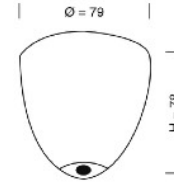

Ø11CM

24CM  
incl  
fitting

**PRODUCT:**

**FUTURA PENDANT LAMP, SMALL**

**PRODUCT NUMBER:**

LA101426

**DESCRIPTION:**

Futura pendant lamp, clear glass with gold metallic band

**MATERIALS:**

Mouthblown glass shade, metal pipe, G9 fitting with metal casing, and gold metal ceiling rose.

**WIRE:**

Round gold woven textile cord 2x0,75mm<sup>2</sup>.

Cord length 200cm

**CLASS:**

1 IP20 Voltage 220V-240V - 50Hz

**ENERGY CLASS:**

A++

**BULB:**

G9 max 4W - LED only

**WEIGHT:**

Net weight: 0,7kgs

Weight incl packaging: 1,3kgs

Dimensions, incl packaging: 43cm x 21cm x 21cm