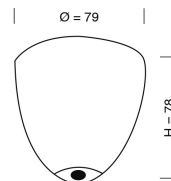

Ø14CM

27CM  
incl  
fitting

**PRODUCT:**

**LUTE PENDANT LAMP**

PRODUCT NUMBER:  
DESCRIPTION:  
TYPE:

LA101476  
Lute pendant lamp, smokey grey with platinum  
Pendant

EAN CODE:  
COUNTRY OF ORIGIN:  
CUSTOMS TARIFF CODE:

5711863106505  
Denmark  
9405.40.9500

MATERIALS:

Mouth-blown glass shade, E14 black bakelite fitting and silver metal ceiling rose.

WIRE:

Round silver woven textile cord 2x0,75mm<sup>2</sup>.  
Cord length 200cm

CLASS:

1 IP20 Voltage 220V-240V - 50Hz

ENERGY CLASS:

All Classes

BULB:

E14 max 25W, LED - CFL - I

WEIGHT:

Net weight: 0.7kgs  
Weight incl packaging: 1.7kgs  
Dimensions, incl packaging: 39cm x 23cm x 23cm