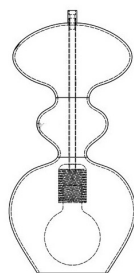

Ø11CM

24CM
incl
fitting

PRODUCT:

FUTURA PENDANT LAMP, SMALL

PRODUCT NUMBER:

LA101443

DESCRIPTION:

Futura pendant lamp, rust with rust metallic band

MATERIALS:

Mouthblown glass shade, metal pipe, G9 fitting with metal casing, and brass metal ceiling rose.

WIRE:

Round gold woven textile cord 2x0,75mm².

Cord length 200cm

CLASS:

1 IP20 Voltage 220V-240V - 50Hz

ENERGY CLASS:

A++

BULB:

G9 max 4W - LED only

WEIGHT:

Net weight: 0,7kgs

Weight incl packaging: 1,3kgs

Dimensions, incl packaging: 43cm x 21cm x 21cm