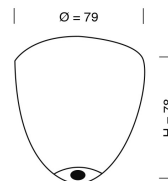

Ø11CM

24CM
incl
fitting

PRODUCT:

FUTURA PENDANT LAMP, SMALL

PRODUCT NUMBER:

LA101443

DESCRIPTION:

Futura pendant lamp, rust with rust metallic band

MATERIALS:

Mouthblown glass shade, metal pipe, G9 fitting with metal casing, and brass metal ceiling rose.

WIRE:

Round gold woven textile cord 2x0,75mm².

Cord length 200cm

CLASS:

1 IP20 Voltage 220V-240V - 50Hz

ENERGY CLASS:

A++

BULB:

G9 max 4W - LED only

WEIGHT:

Net weight: 0,7kgs

Weight incl packaging: 1,3kgs

Dimensions, incl packaging: 43cm x 21cm x 21cm