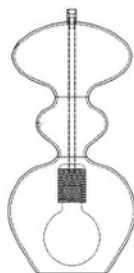

Ø11CM

24CM  
incl  
fitting

**PRODUCT:**

**FUTURA PENDANT LAMP, SMALL**

**PRODUCT NUMBER:**

LA101425

**DESCRIPTION:**

Futura pendant lamp, golden smoke with gold metallic band

**TYPE:**

Pendant

**EAN CODE:**

5711863105928

**COUNTRY OF ORIGIN:**

Denmark

**CUSTOMS TARIFF CODE:**

9405.40.9500

**MATERIALS:**

Mouthblown glass shade, metal pipe, G9 fitting with metal casing, and gold metal ceiling rose.

**WIRE:**

Round gold woven textile cord 2x0,75mm<sup>2</sup>.

Cord length 200cm

**CLASS:**

1 IP20 Voltage 220V-240V - 50Hz

**ENERGY CLASS:**

A++

**BULB:**

G9 max 4W - LED only

**WEIGHT:**

Net weight: 0,7kgs

Weight incl packaging: 1,3kgs

Dimensions, incl packaging: 43cm x 21cm x 21cm