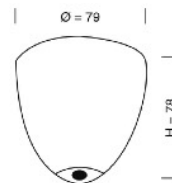

Ø11CM

24CM  
incl  
fitting

**PRODUCT:**

**FUTURA PENDANT LAMP, SMALL**

**PRODUCT NUMBER:**

LA101425

**DESCRIPTION:**

Futura pendant lamp, golden smoke with gold metallic band

**MATERIALS:**

Mouthblown glass shade, metal pipe, G9 fitting with metal casing, and gold metal ceiling rose.

**WIRE:**

Round gold woven textile cord 2x0,75mm<sup>2</sup>.

Cord length 200cm

**CLASS:**

1 IP20 Voltage 220V-240V - 50Hz

**ENERGY CLASS:**

A++

**BULB:**

G9 max 4W - LED only

**WEIGHT:**

Net weight: 0,7kgs

Weight incl packaging: 1,3kgs

Dimensions, incl packaging: 43cm x 21cm x 21cm