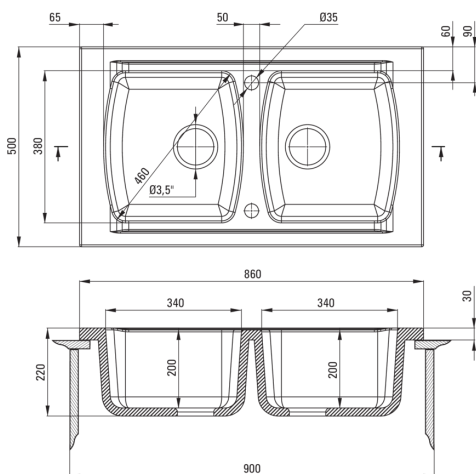

LUSITANO

Ceramic sink, 2-bowl

Product code: ZCL_620N

EAN: 5908212037836

Color: white

Warranty [years]: 2

Sink

Finish	white
Surface type	shine
Material	ceramic
Installation method	inset
Number of bowls	2
Minimum cabinet width [mm]	900
Width [mm]	500
Length [mm]	860
Height [mm]	220
Bowl depth [mm]	200
2nd bowl depth [mm]	200
Cut-out length [mm]	840
Cut-out width [mm]	480
Equipped with accessories	Yes
Number of holes	2
Number of pre-drilled holes	0

Sink waste kit

Finish	steel
Plug type	manual
Possibility to connect a dishwasher/ washing machine	Yes

Features:

- ATTENTION! Before cutting a hole in the tabletop to install the sink, take into account the actual dimensions of the model you purchased.
- Hard and durable ceramics does not lose its properties with long use
- The sink is equipped with fittings with a connection to the dishwasher
- Dedicated cleaning agent, safe for cleaned surfaces