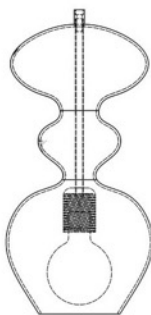

Ø18CM

37CM  
incl  
fitting

**PRODUCT:**

**FUTURA PENDANT LAMP, LARGE**

**PRODUCT NUMBER:**

LA101413

**DESCRIPTION:**

Futura pendant lamp, deep blue with blue metallic band

**TYPE:**

Pendant

**EAN CODE:**

5711863105836

**COUNTRY OF ORIGIN:**

Denmark

**CUSTOMS TARIFF CODE:**

9405.40.9500

**MATERIALS:**

Mouthblown glass shade, E27 black bakelite fitting and silver metal ceiling rose.

**WIRE:**

Round silver woven textile cord 2x0,75mm<sup>2</sup>.

Cord length 200cm

**CLASS:**

1 IP20 Voltage 220V-240V - 50Hz

**ENERGY CLASS:**

All Classes

**BULB:**

E27 max 25W, LED - CFL - I

**WEIGHT:**

Net weight: 1,4kgs

Weight incl packaging: 2,6kgs

Dimensions, incl packaging: 58cm x 28cm x 28cm