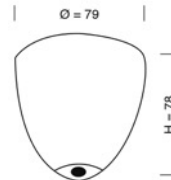

Ø18CM

37CM  
incl  
fitting

**PRODUCT:**

**FUTURA PENDANT LAMP, LARGE**

**PRODUCT NUMBER:**

LA101413

**DESCRIPTION:**

Futura pendant lamp, deep blue with blue metallic band

**MATERIALS:**

Mouthblown glass shade, E27 black bakelite fitting and silver metal ceiling rose.

**WIRE:**

Round silver woven textile cord 2x0,75mm<sup>2</sup>.

Cord length 200cm

**CLASS:**

1 IP20 Voltage 220V-240V - 50Hz

**ENERGY CLASS:**

All Classes

**BULB:**

E27 max 25W, LED - CFL - I

**WEIGHT:**

Net weight: 1,4kgs

Weight incl packaging: 2,6kgs

Dimensions, incl packaging: 58cm x 28cm x 28cm