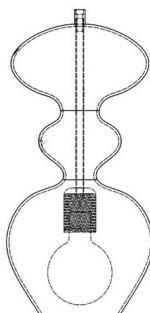

PRODUCT DATA SHEET

EBB&FLOW

Ø18CM

37CM
incl
fitting

PRODUCT:

FUTURA PENDANT LAMP, LARGE

PRODUCT NUMBER:

LA101416

DESCRIPTION:

Futura pendant lamp, clear with gold

TYPE:

Pendant

EAN CODE:

5711863105867

COUNTRY OF ORIGIN:

Denmark

CUSTOMS TARIFF CODE:

9405.40.9500

MATERIALS:

Mouthblown glass shade, E27 black bakelite fitting and brass metal ceiling rose.

WIRE:

Round gold woven textile cord 2x0,75mm².

Cord length 200cm

CLASS:

Dimensions, incl packaging: 58cm x 28cm x 28cm