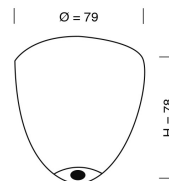

PRODUCT DATA SHEET

EBB&FLOW

Ø18CM

37CM
incl
fitting

PRODUCT:

FUTURA PENDANT LAMP, LARGE

PRODUCT NUMBER:

LA101416

CUSTOMS TARIFF CODE:

9405.40.9500

MATERIALS:

Mouthblown glass shade, E27 black bakelite fitting and brass metal ceiling rose.

WIRE:

Round gold woven textile cord 2x0,75mm².

Cord length 200cm

CLASS:

Dimensions, incl packaging: 58cm x 28cm x 28cm