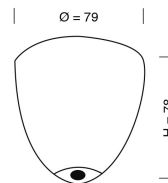

PRODUCT DATA SHEET

EBB&FLOW

Ø19CM

32
CM

PRODUCT:

PILLAR PENDANT LAMP

PRODUCT NUMBER:

LA101288

DESCRIPTION:

Pillar pendant lamp, dimples, olive, Ø19cm 32cmH

TYPE:

Pendant

EAN CODE:

5711863104006

COUNTRY OF ORIGIN:

Denmark

CUSTOMS TARIFF CODE:

9405.40.9500

MATERIALS:

Mouthblown glass shade, E27 brass metal fitting and ceiling rose.

WIRE:

Twisted gold Woven textile cord 3x0,75mm².

Cord length 200cm

CLASS:

Dimensions, incl packaging: 40cm x 28cm x 28cm