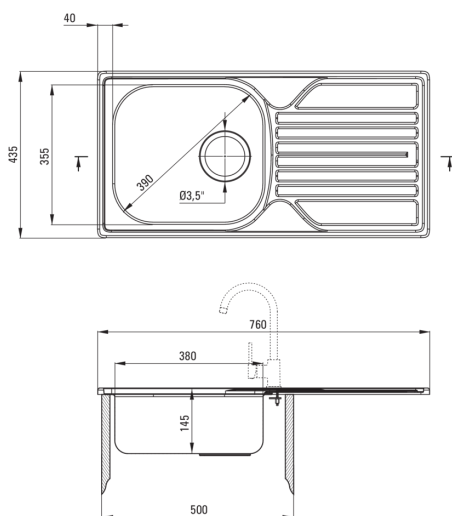

### Sink

Finish	satin
Surface type	satin
Material	steel 304
Installation method	inset
Number of bowls	1
Minimum cabinet width [mm]	500
Width [mm]	435
Length [mm]	760
Height [mm]	145
Bowl depth [mm]	145
Cut-out length [mm]	740
Cut-out width [mm]	415
Reversible	Yes
Equipped with accessories	Yes
Number of holes	0
Antibacterial	Yes

### Mixer cartridge

Ceramic cartridge size	35 mm
------------------------	-------

### Spout

Spout type	swivel
Mixer spout range [mm]	180

### Connecting hose

Length [mm]	350
Installation thread	3/8"
Connection thread	M10