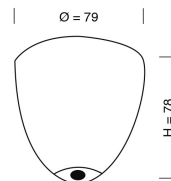

Ø22CM

49CM
incl
fitting

PRODUCT:

LUTE PENDANT LAMP

PRODUCT NUMBER:

LA101408

DESCRIPTION:

Lute pendant lamp, clear with copper

MATERIALS:

Mouthblown glass shade, E27 black bakelite fitting and brass metal ceiling rose.

WIRE:

Round gold woven textile cord 2x0,75mm².

Cord length 200cm

CLASS:

1 IP20 Voltage 220V-240V - 50Hz

ENERGY CLASS:

All Classes

BULB:

E27 max 25W, LED - CFL - I

WEIGHT:

Net weight: 1,0kgs

Weight incl packaging: 2,1kgs

Dimensions, incl packaging: 50cm x 30cm x 30cm