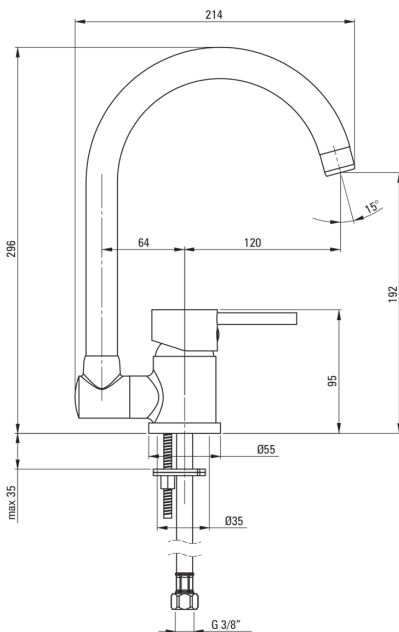

## Kitchen tap, with foldable spout

Product code: BCA\_N61M  
EAN: 5907650815006  
Color: nero  
Warranty [years]: 7

### Mixer cartridge

|                        |       |
|------------------------|-------|
| Ceramic cartridge size | 40 mm |
|------------------------|-------|

### Spout

|                        |                 |
|------------------------|-----------------|
| Spout type             | window          |
| Mixer spout range [mm] | 184             |
| Material               | stainless steel |

### Connecting hose

|                     |      |
|---------------------|------|
| Length [mm]         | 450  |
| Installation thread | 3/8" |
| Connection thread   | M10  |