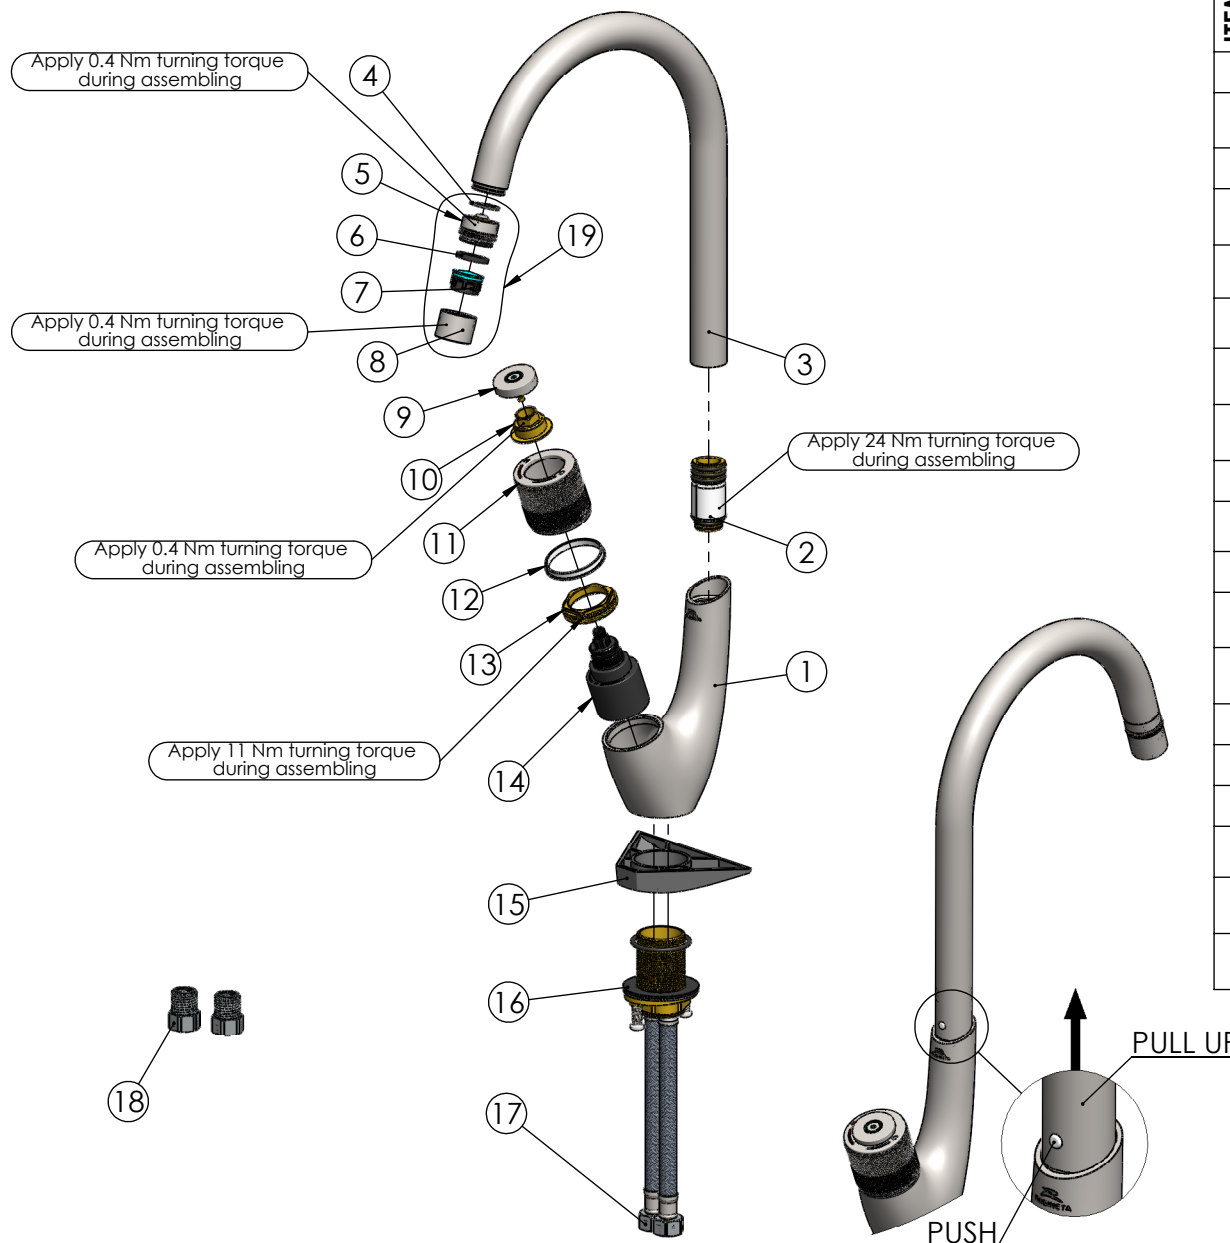

RUBINETA

Product name: **Faucet Swan-33 (ST) (3/8)**
Product Code: **SW0158**

ITEM NO.	PART CODE	NAME	QUANTITY
1	635476	Body Swan-33 (ST)	1
2	636588	Spout insert M18x1 (Swan-33)	1
3	635595	Spout body Swan-33 (ST)	1
4	632193	Silicone washer for Swan-33 regulator	1
5	637177	Flow regulator for Swan-33 (ST)	1
6	632081	Neoperl washer M24x1	1
7*	636452	Aerator's insert Neoperl perlator honeycomb	1
8	636831	Aerator body F22x1 for Swan-33 (ST)	1
9	637176	Push button Swan-33 (ST)	1
10	636586	Nut M18x1 for handle Swan-33	1
11	631083	Handle Swan-33 (ST)	1
12	632195	Teflon ring for handle Swan-33	1
13	636587	Nut for cartridge M37x1.25 (Swan-33)	1
14	634054	Cartridge 35mm push type	1
15	637010	Fixing holder Aero-33	1
16	637152	Fixing set Swan-33	1
17	46380060	FLISTEX M10xF38-L060 Flex faucet's connector	2
18	636600	Check valve with body F3/8"xM3/8"	2
19	636795	Aerator with flow regulator Swan-33 (ST)	1

*636902 Aerator insert Spider Q13