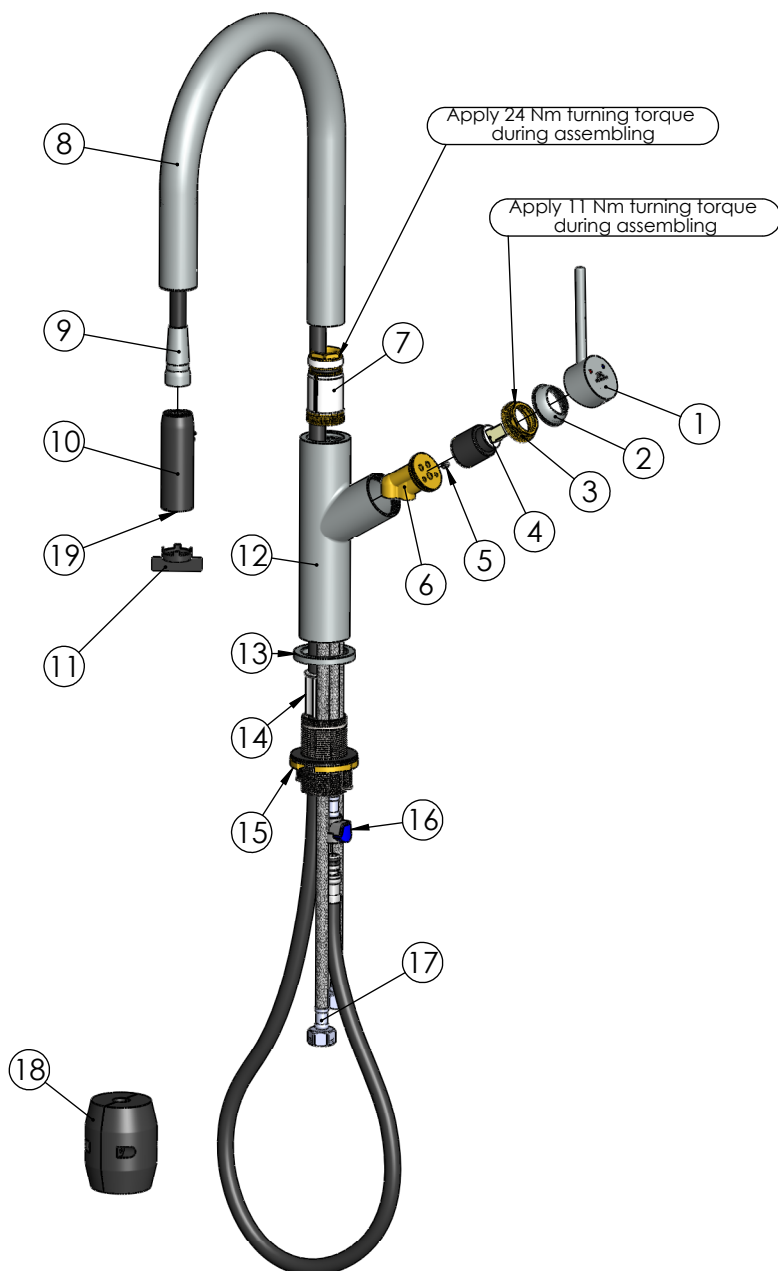

RUBINETA

Product name: **Faucet Bona-33 PO (3/8)**  
Product Code: **BO33108**

ITEM NO.	PART CODE	NAME	QUANTITY
1	631930	Handle Bona	1
2	636283	Cartridge cap Bona	1
3	636286	Cartridge nut Bona	1
4	634051	Cartridge 25mm Citec (black)	1
5	637126	Screw M4x5 (DIN913)	1
6	635493	Body insert Bona	1
7	637214	Spout insert for Bona	1
8	633356	Spout Bona-33	1
9	617992	Nylon hose Bona-33 (G3/8")	1
10	622164	Spout head Bona-33	1
11	636840	Key for spout head Bona-33	1
12	635490	Body Bona	1
13	636066	Base Bona	1
14	637216	Plastic insert for Bona fixing set	1
15	637213	Fixing set (M34) Bona	1
16	618027	Connection hose 27 cm, D10, M8x1 with special connector, PEX/S.S.	1
17	618064	Connection hose 60 cm, D10, M8x1xF3/8", PEX/S.S.	2
18	637215	Weight for Bona faucet	1
19	636839	Aerator insert Neoperl PL HC (TT) laminar max	1