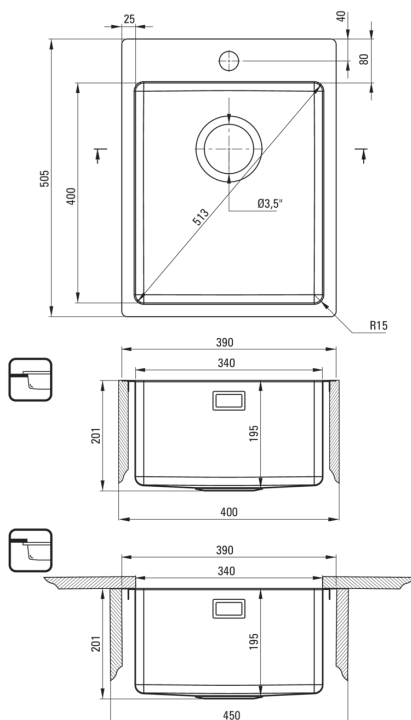

OLFATO PRECIOUS

Steel sink, 1-bowl

Product code: ZPO_R10E

EAN: 5907650869542

Color: brushed gold

Warranty [years]: 2

Sink

Finish	steel
Surface type	brushed
Material	steel 304
Installation method	flush, inset, under mounted
Number of bowls	1
Minimum cabinet width [mm]	400
Width [mm]	505
Length [mm]	390
Height [mm]	200
Bowl depth [mm]	200
Cut-out length [mm]	370
Cut-out width [mm]	485
Cut-out length [mm]	340
Cut-out width [mm]	400
Steel thickness [mm]	1
Reversible	Yes
Equipped with accessories	Yes
Number of holes	1

Sink waste kit

Finish	brushed gold
Plug type	manual
Low siphon/ space saver	Yes
Possibility to connect a dishwasher/ washing machine	Yes

Features:

- High-strength stainless steel
- The sink is equipped with fittings with a connection to the dishwasher
- Natural antiseptic properties of steel
- Space-saving siphon which facilitates e.g. sorting waste
- Dedicated cleaning agent, safe for cleaned surfaces