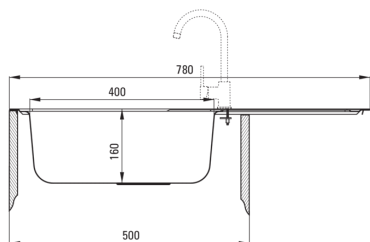

DOPPIO

Steel sink with tap, 1-bowl with drainer

deante

Product code: ZENB0113

EAN: 5908212074831

Color: satin

Warranty [years]: 2

Sink

Finish	satin
Surface type	satin, brushed
Material	steel 201
Installation method	inset
Number of bowls	1
Minimum cabinet width [mm]	500
Width [mm]	430
Length [mm]	780
Height [mm]	160
Bowl depth [mm]	160
Cut-out length [mm]	760
Cut-out width [mm]	410
Reversible	Yes
Equipped with accessories	Yes
Antibacterial	Yes
Additional features	mixer included

Sink waste kit

Finish	steel
Plug type	manual
Possibility to connect a dishwasher/ washing machine	Yes

Mixer

Finish	chrome
Mixer type	single-handle, mixer
Installation method	standing
Acoustic group [db]	II (20 < x ≤ 30)

Mixer cartridge

Ceramic cartridge size	35 mm

Spout

Spout type	swivel
Mixer spout range [mm]	180

Aerator

Aerator type	honeycomb
Aerator size	M22

Connecting hose

Length [mm]	350
Installation thread	3/8"
Connection thread	M10