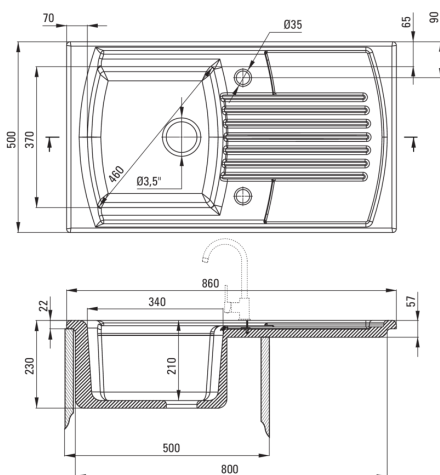

LUSITANO

Ceramic sink, 1-bowl with drainer

Product code: ZCL_611N

EAN: 5908212037829

Color: white

Warranty [years]: 2

Sink

Finish	white
Surface type	shine
Material	ceramic
Installation method	inset
Number of bowls	1
Minimum cabinet width [mm]	500
Width [mm]	500
Length [mm]	860
Height [mm]	230
Bowl depth [mm]	210
Cut-out length [mm]	840
Cut-out width [mm]	480
Reversible	Yes
Equipped with accessories	Yes
Number of holes	2
Number of pre-drilled holes	0

Sink waste kit

Finish	steel
Plug type	manual
Possibility to connect a dishwasher/ washing machine	Yes

Features:

- ATTENTION! Before cutting a hole in the tabletop to install the sink, take into account the actual dimensions of the model you purchased.
- Hard and durable ceramics does not lose its properties with long use
- The sink is equipped with fittings with a connection to the dishwasher
- Reversible sink - possibility to install the bowl on the left or the right side
- Dedicated cleaning agent, safe for cleaned surfaces