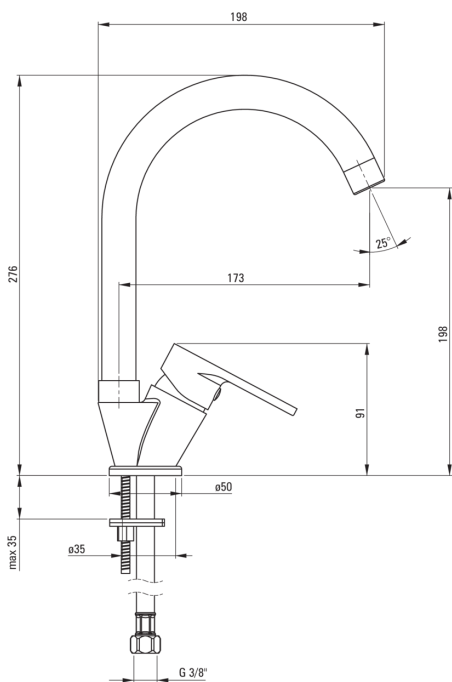

## Kitchen tap

Product code: BGC\_062M

EAN: 5908212087213

Color: chrome

Warranty [years]: 7

### Mixer cartridge

Ceramic cartridge size	35 mm
------------------------	-------

### Spout

Spout type	swivel
Mixer spout range [mm]	173
Material	stainless steel

### Connecting hose

Length [mm]	450
Installation thread	3/8"
Connection thread	M10