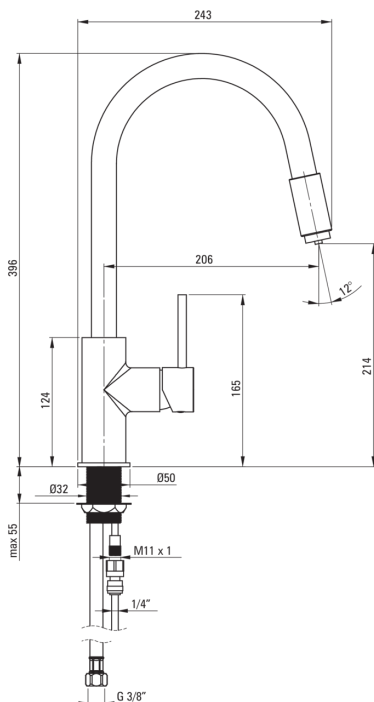

ASTER

Kitchen tap, with water filter connection

Product code: BCA_B64M

EAN: 5908212061213

Color: brass, nero

Warranty [years]: 7

Mixer

Finish	black, brass
Material	brass
Mixer type	single-handle, mixer
Installation method	standing
Flow class [l/min]	Z - 4-9 l/min
Acoustic group [db]	II (20 < x ≤ 30)

Mixer cartridge

Ceramic cartridge size	35 mm
------------------------	-------

Spout

Spout type	swivel
Mixer spout range [mm]	206
Material	brass

Function switch

Switch type	spout integrated
-------------	------------------

Aerator

Aerator type	other
Aerator size	M24

Connecting hose

Length [mm]	500
Installation thread	3/8"
Connection thread	M10

Features:

- The mixer body is made of the highest quality brass
- The mixer is equipped with a stream aerator
- The mounting sleeve facilitates the installation of the mixer
- 45 cm connection hoses included
- Z flow class (4-9 l/min) allowing for water consumption reduction
- Tap with connection to a water filter
- Only the best materials, the quality of which has been confirmed by laboratory tests
- Durable hose ends made of brass
- The offer includes a cleaning agent for fixtures in all colors