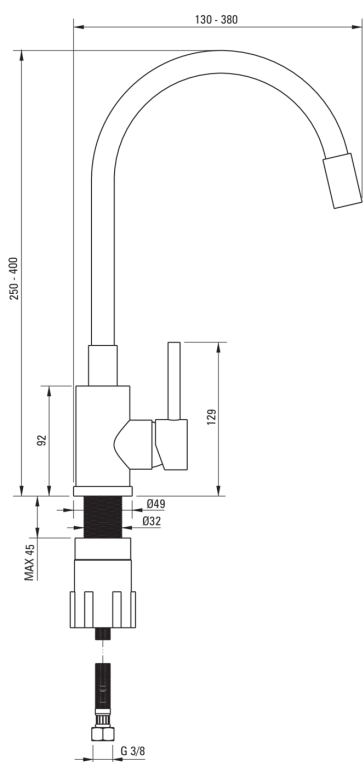

EVORA

Granite sink with tap, 1-bowl

Product code: ZQJNN103

EAN: 5907650837428

Color: nero

Warranty [years]: 18

Sink

Finish	nero
Surface type	matte
Material	granite
Installation method	inset
Number of bowls	1
Minimum cabinet width [mm]	500
Width [mm]	500
Length [mm]	500
Height [mm]	216
Bowl depth [mm]	200
Cut-out length [mm]	480
Cut-out width [mm]	480
Equipped with accessories	Yes
Number of holes	1
Number of pre-drilled holes	2
Hydrophobicity	Yes

Sink waste kit

Finish	nero
Plug type	manual
Low siphon/ space saver	Yes
Possibility to connect a dishwasher/ washing machine	Yes

Mixer

Finish	nero
Mixer type	single-handle, mixer
Installation method	standing
Acoustic group [db]	I (x ≤ 20)

Mixer cartridge

Ceramic cartridge size	35 mm
------------------------	-------

Spout

Spout type	elastic
Mixer spout range [mm]	380

Aerator

Aerator type	honeycomb
Aerator size	M22

Connecting hose

Length [mm]	350
Installation thread	3/8"
Connection thread	M10