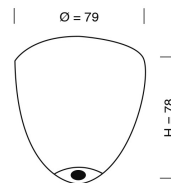

Ø14CM

27CM
incl
fitting

PRODUCT:

LUTE PENDANT LAMP

PRODUCT NUMBER:

LA101478

DESCRIPTION:

Lute pendant lamp, green with gold

MATERIALS:

Mouth-blown glass shade, E14 black bakelite fitting and gold metal ceiling rose.

WIRE:

Round gold woven textile cord 2x0,75mm².

Cord length 200cm

CLASS:

1 IP20 Voltage 220V-240V - 50Hz

ENERGY CLASS:

All Classes

BULB:

E14 max 25W, LED - CFL - I

WEIGHT:

Net weight: 0.7kgs

Weight incl packaging: 1.7kgs

Dimensions, incl packaging: 39cm x 23cm x 23cm