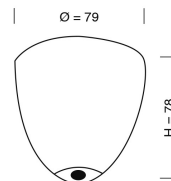

Ø14CM

27CM
incl
fitting

PRODUCT:

LUTE PENDANT LAMP

PRODUCT NUMBER:

LA101483

DESCRIPTION:

Lute pendant lamp, topaz blue with platinum

MATERIALS:

Mouth-blown glass shade, E14 black bakelite fitting and silver metal ceiling rose.

WIRE:

Round silver woven textile cord 2x0,75mm².

Cord length 200cm

CLASS:

1 IP20 Voltage 220V-240V - 50Hz

ENERGY CLASS:

All Classes

BULB:

E14 max 25W, LED - CFL - I

WEIGHT:

Net weight: 0.7kgs

Weight incl packaging: 1.7kgs

Dimensions, incl packaging: 39cm x 23cm x 23cm