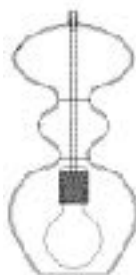

Ø11CM

24CM  
incl  
fitting

**PRODUCT:**

**FUTURA PENDANT LAMP, SMALL**

**PRODUCT NUMBER:**

LA101446

**DESCRIPTION:**

Futura pendant lamp, ruby with ruby metallic band

**TYPE:**

Pendant

**EAN CODE:**

5711863113978

**COUNTRY OF ORIGIN:**

Denmark

**CUSTOMS TARIFF CODE:**

9405.40.9500

**MATERIALS:**

Mouthblown glass shade, metal pipe, G9 fitting with metal casing, and brass metal ceiling rose.

**WIRE:**

Round gold woven textile cord 2x0,75mm<sup>2</sup>.

Cord length 200cm

**CLASS:**

1 IP20 Voltage 220V-240V - 50Hz

**ENERGY CLASS:**

A++

**BULB:**

G9 max 4W - LED only

**WEIGHT:**

Net weight: 0,7kgs

Weight incl packaging: 1,3kgs

Dimensions, incl packaging: 43cm x 21cm x 21cm